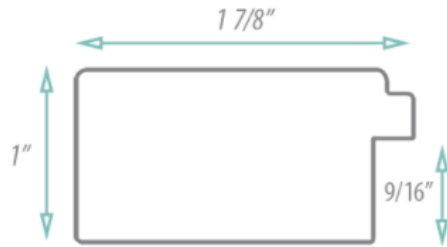

SPECIFICATION SHEET

FRAMED MIRROR
MODEL#: FM 79672-24X40

FRAMED MIRRORS COLLECTION

FEATURES:

- ONE 24X40" HIGH RESOLUTION SILVER PLATE GLASS MIRROR SIZE W/ DECORATIVE FRAME.
- "WALL HUGGER" HANGER FOR MOUNTING INCLUDED.
- STANDARD MOUNTING STYLE IS VERTICAL. FOR HORIZONTAL, PLEASE SPECIFY WHEN ORDERING.
- PACKED IN FOUR WALL (FOLDED DOUBLE WALL) CORRUGATION.
- STYLE: MODERN
- COLOR: BLACK
- FINISH: MATTE

MIRROR FINISHES:

- FLAT POLISHED EDGE
- BEVELED EDGE

OVERALL SIZE DIMENSION: 28" WIDE X 44" HIGH X 1" DEEP